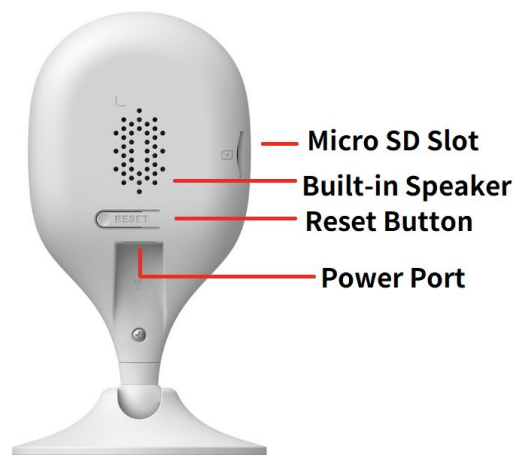

IC HOME

Guardi 2

Smart Monitoring Mini Camera

Part of the IC Home lineup, the Guardi 2 features crisp 5MP video, AI-powered Human and Pet Detection, and two-way talk with a built-in mic and speaker. With flexible magnetic mounting, IR night vision, and fast WiFi 6 support, it's easy to place anywhere you need peace of mind. Set up in minutes and monitor from anywhere using the IC View Pro mobile app.

Stay Connected To What Matters.

The Singer 2 integrates seamlessly with IC Realtime's IC View Pro app, enabling unified access to both IC Home and IC Realtime core surveillance products within a single platform.

With a new, intuitive UI design, easily access Live View, Playback, control PTZ cameras and easily share devices- all from one app.

Powered by:

Guardi 2

Technical Specifications

Camera

Image Sensor	1/2.7-in. CMOS
Max. Aperture	F2.0
Effective Pixels	5MP (2880 × 1620)
IR Distance	32 ft (10m)
Illuminator/ Control	1 LED, Auto
Field of View	H: 90°, V: 49°, D: 106°

Video & Audio

Resolution	5MP (2880 × 1620); nHD (640 × 360)
Video Compression	H.265 (80 kbps–4096 kbps)
Audio Compression	G.711a
Frame Rate	Main Stream: 2880 × 1620@ (1-25/30 fps) Sub Stream: 640 × 360@(1-25/30 fps)
Image Rotation	0°/180°
2 Way Talk	Built-in Mic & Speakers
Day/Night	Auto(ICR)/Color/B/W